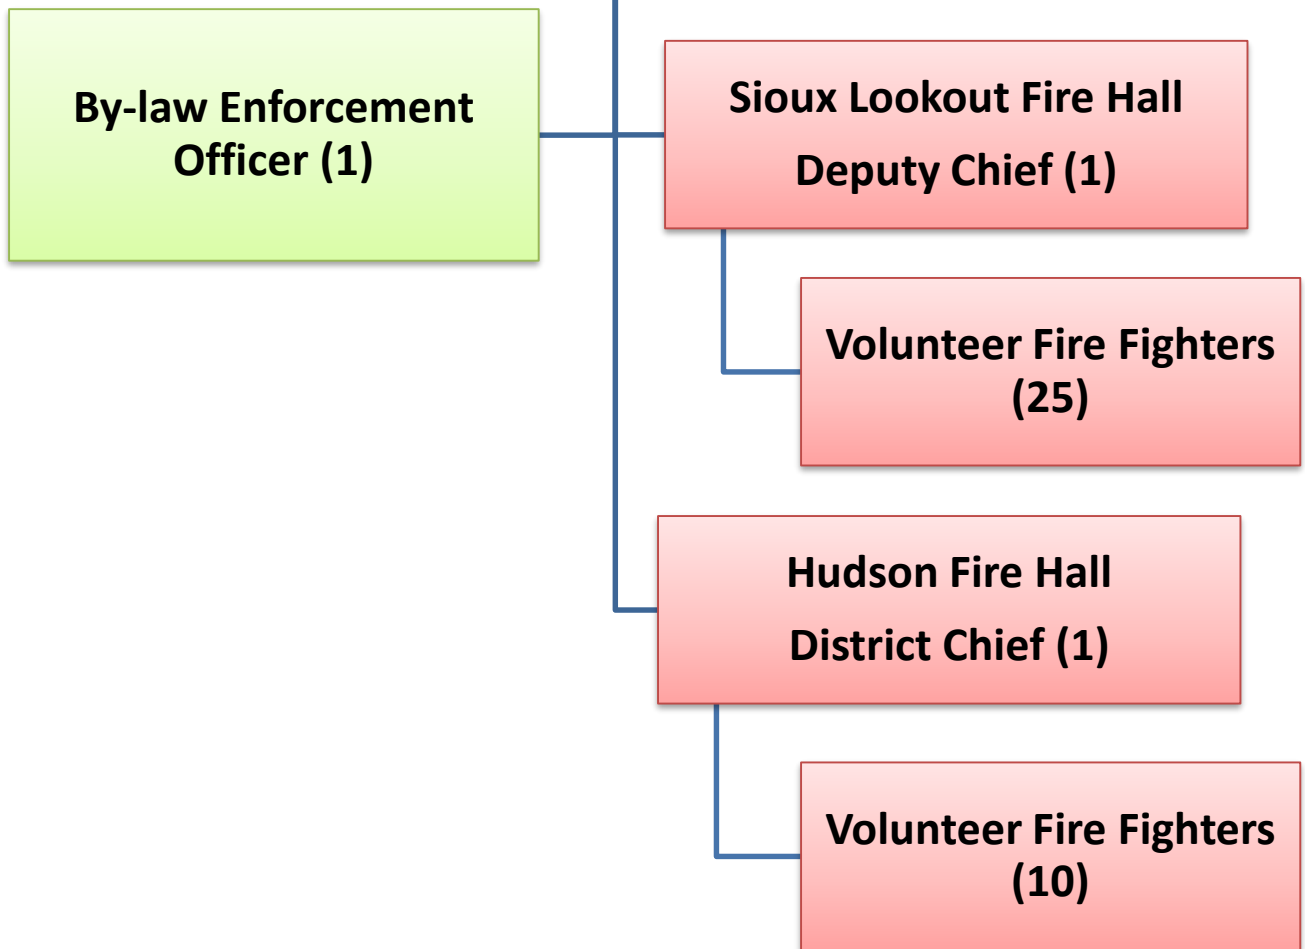

**Emergency Services & By-law
Enforcement Department
Fire Chief and Manager
(1)**

Organizational Chart
The Corporation of the
Municipality of Sioux Lookout

	Management, Department Head
	Management, Non-Department Head
	Non-Management, Non-Union
	Union
	Volunteer
	Seasonal, Project Staff