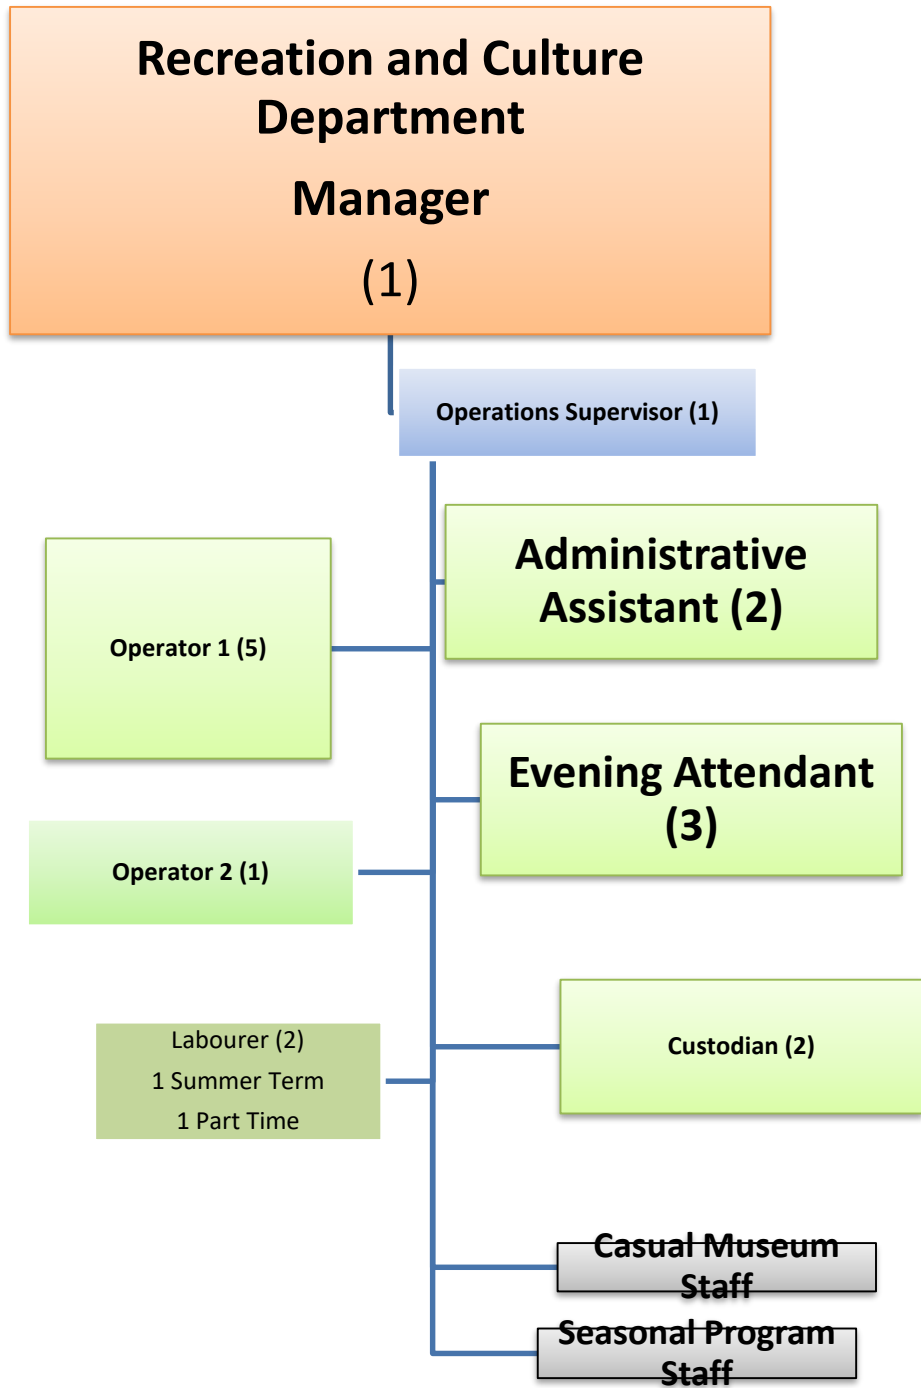

Organizational Chart
The Corporation of the Municipality of Sioux Lookout

	Management, Department Head
	Management, Non-Department Head
	Non-Management, Non-Union
	Union
	Volunteer
	Seasonal, Project Staff