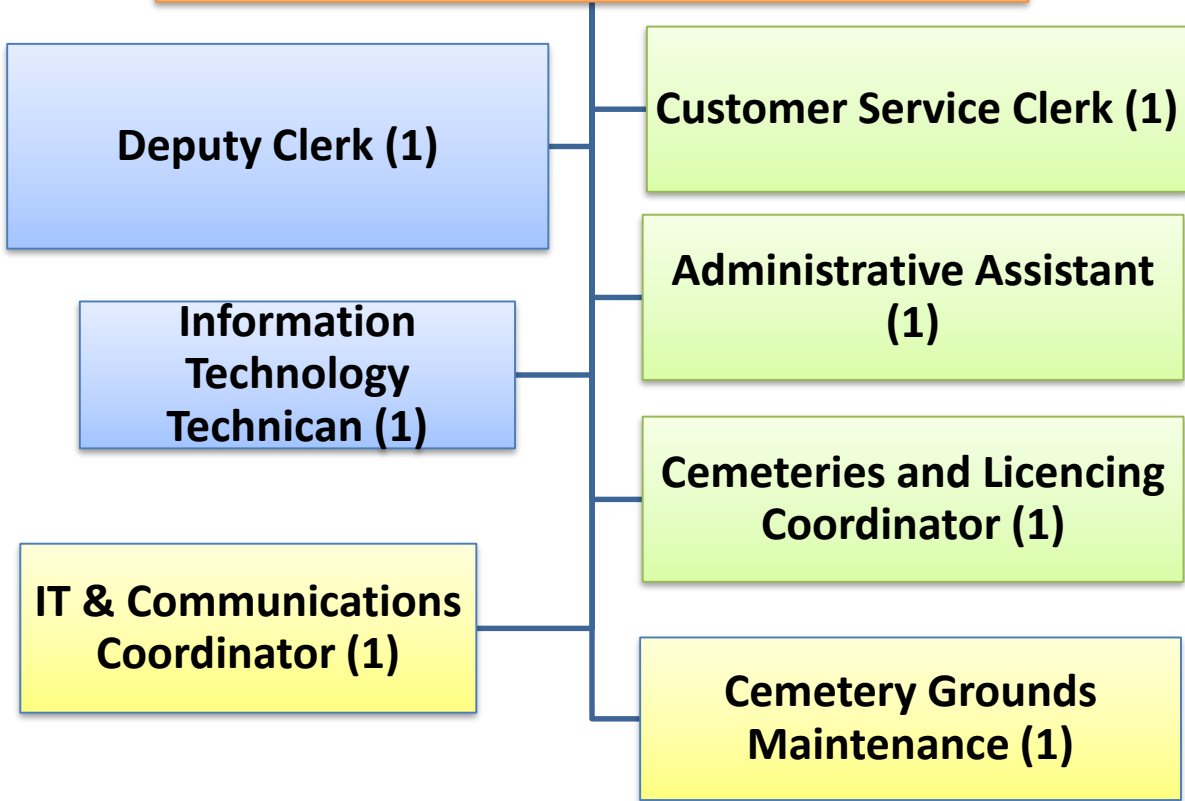

**Corporate Services
Department
Manager/Municipal Clerk
(1)**

Organizational Chart
The Corporation of the
Municipality of Sioux Lookout

	Management, Department Head
	Management, Non-Department Head
	Non-Management, Non-Union
	Union
	Volunteer
	Seasonal, Project Staff