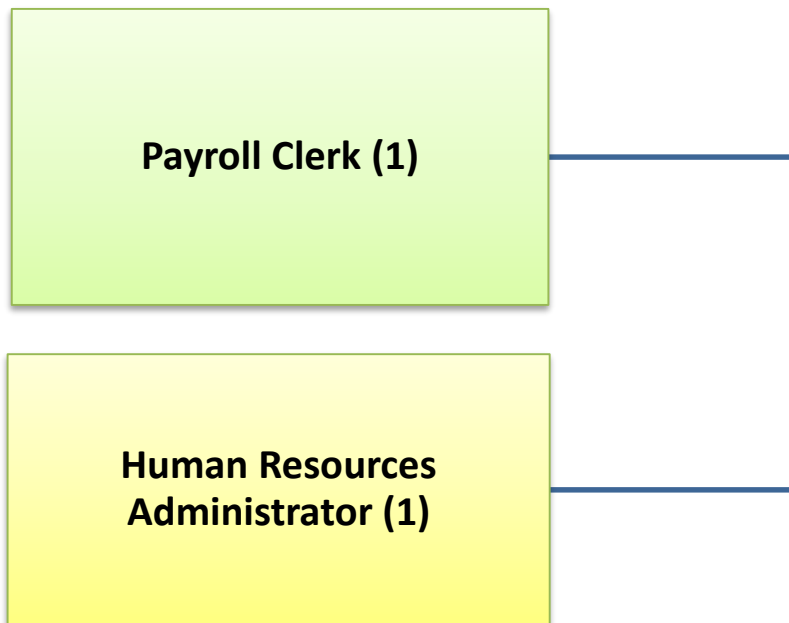

Human Resources Department Manager(1)

Organizational Chart
The Corporation of the
Municipality of Sioux Lookout

	Management, Department Head
	Management , Non-Department Head
	Non-Management, Non-Union
	Union
	Volunteer
	Seasonal, Project Staff