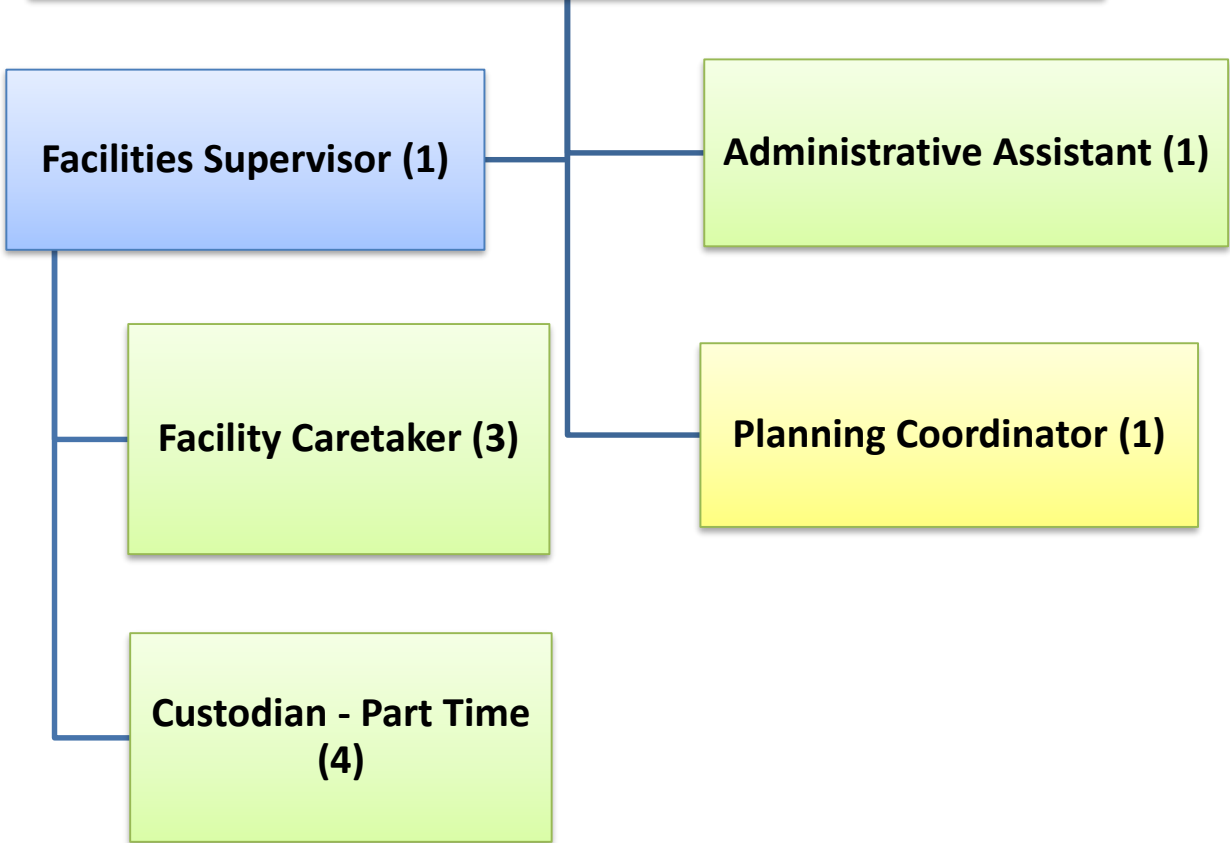

**Corporate Services
Department
Manager/Municipal Clerk
(1)**

Organizational Chart
The Corporation of the
Municipality of Sioux Lookout

	Management, Department Head
	Management, Non-Department Head
	Non-Management, Non-Union
	Union
	Volunteer
	Seasonal, Project Staff

Organizational Chart
The Corporation of the Municipality of Sioux Lookout

	Management, Department Head
	Management, Non-Department Head
	Non-Management, Non-Union
	Union
	Volunteer
	Seasonal, Project Staff

Economic Development Manager (1)

Administrative
Assistant (1)

Organizational Chart
The Corporation of the
Municipality of Sioux Lookout

	Management, Department Head
	Management , Non-Department Head
	Non-Management, Non-Union
	Union
	Volunteer
	Seasonal, Project Staff

**Development Services
Department Manager and Chief
Building Official
(1)**

Organizational Chart
The Corporation of the
Municipality of Sioux Lookout

	Management, Department Head
	Management, Non-Department Head
	Non-Management, Non-Union
	Union
	Volunteer
	Seasonal, Project Staff