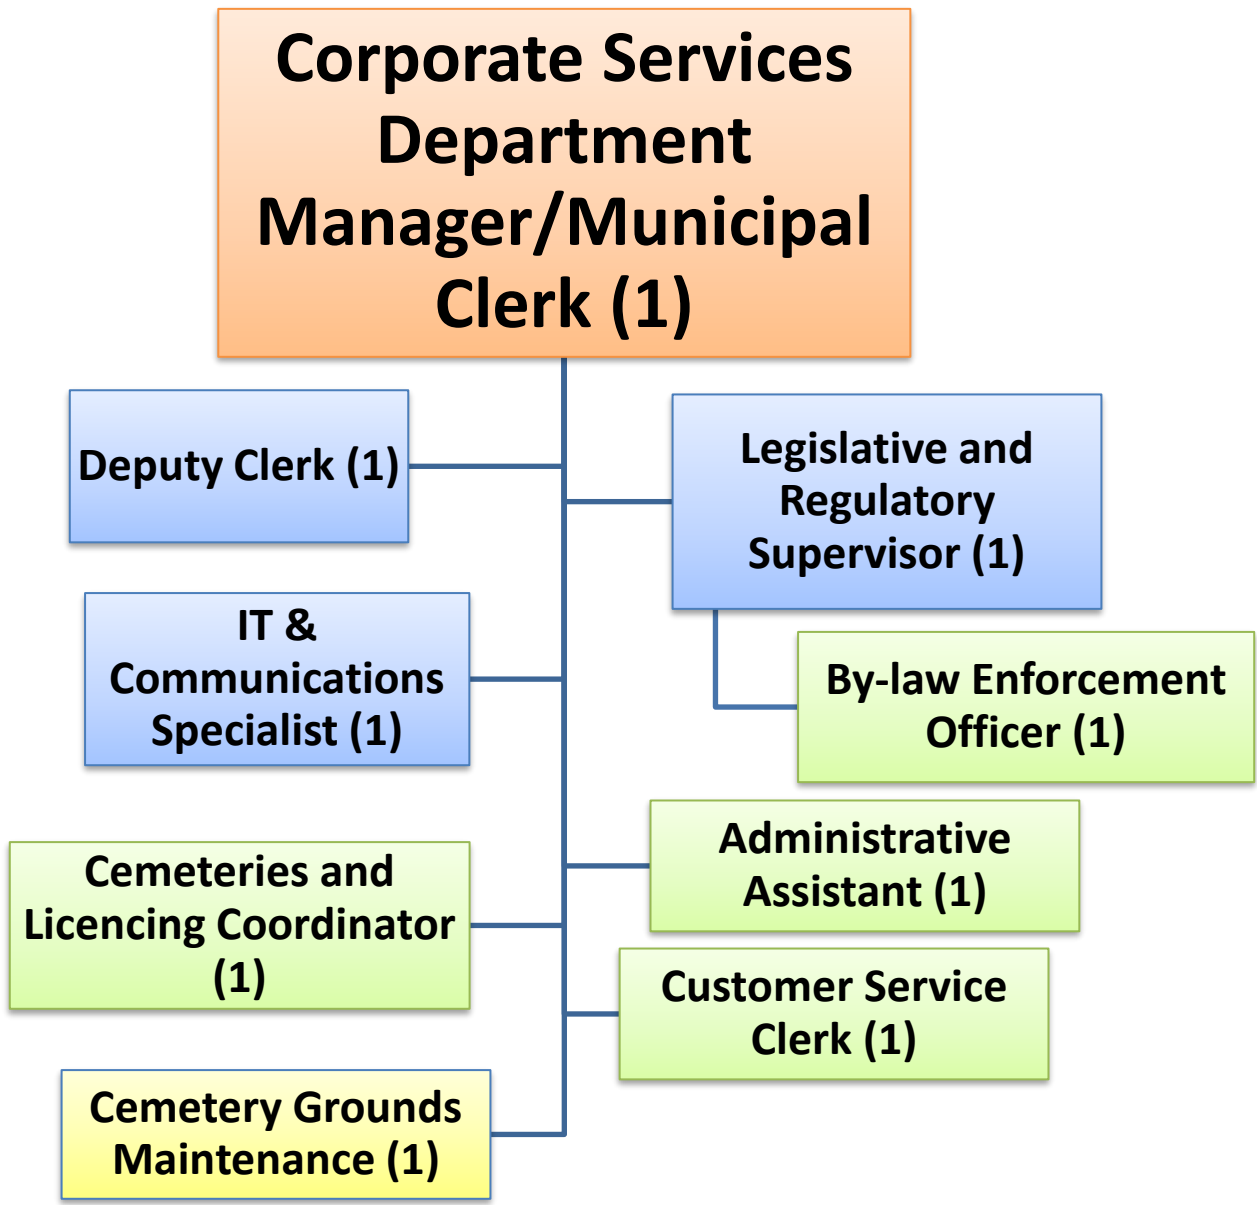

Organizational Chart
The Corporation of the
Municipality of Sioux Lookout

	Management, Department Head
	Management, Non-Department Head
	Non-Management, Non-Union
	Union
	Volunteer
	Seasonal, Project Staff

**Municipal Airport Department
Manager
(1)**

Organizational Chart
The Corporation of the
Municipality of Sioux Lookout

	Management, Department Head
	Management, Non-Department Head
	Non-Management, Non-Union
	Union
	Volunteer
	Seasonal, Project Staff