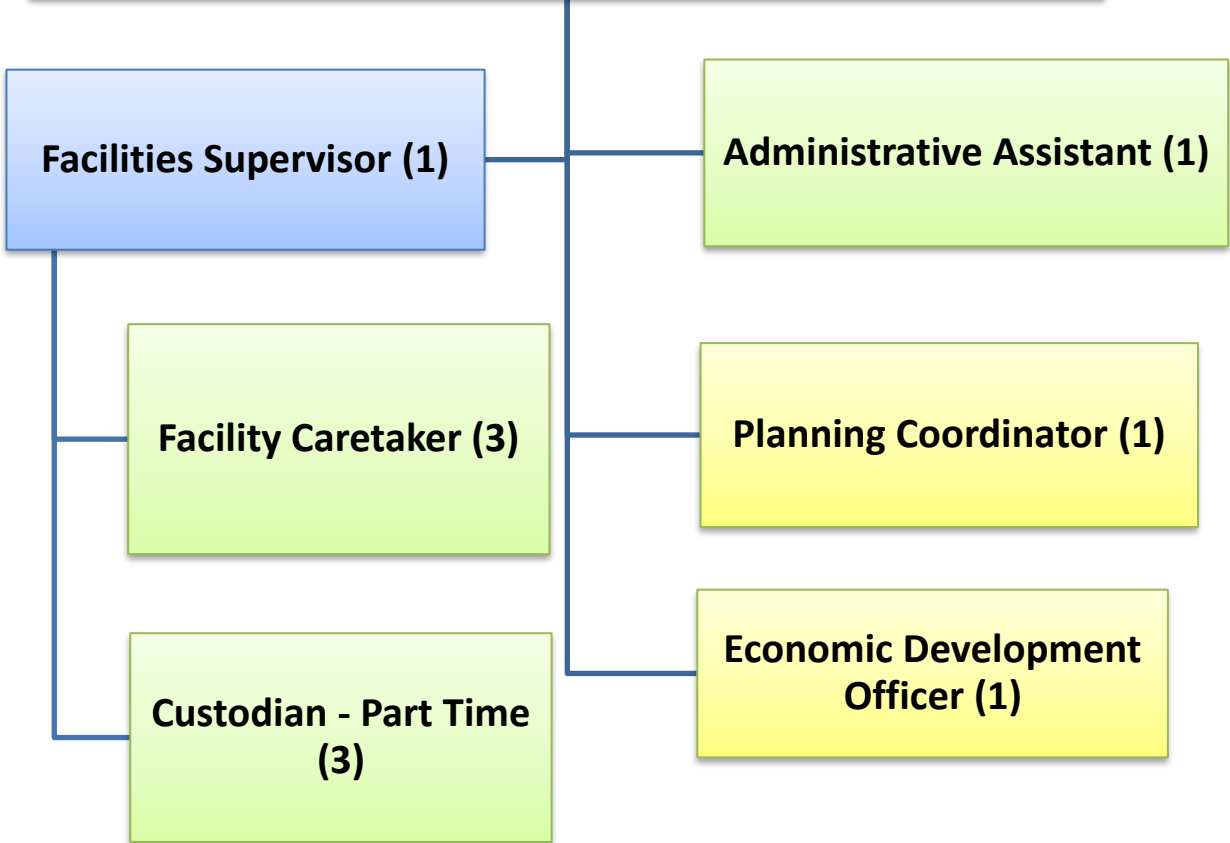

Organizational Chart
The Corporation of the
Municipality of Sioux Lookout

	Management, Department Head
	Management, Non-Department Head
	Non-Management, Non-Union
	Union
	Volunteer
	Seasonal, Project Staff

**Municipal Airport Department
Manager
(1)**

Organizational Chart
The Corporation of the
Municipality of Sioux Lookout

	Management, Department Head
	Management, Non-Department Head
	Non-Management, Non-Union
	Union
	Volunteer
	Seasonal, Project Staff

**Development Services
Department Manager and Chief
Building Official
(1)**

Organizational Chart
The Corporation of the
Municipality of Sioux Lookout

	Management, Department Head
	Management, Non-Department Head
	Non-Management, Non-Union
	Union
	Volunteer
	Seasonal, Project Staff