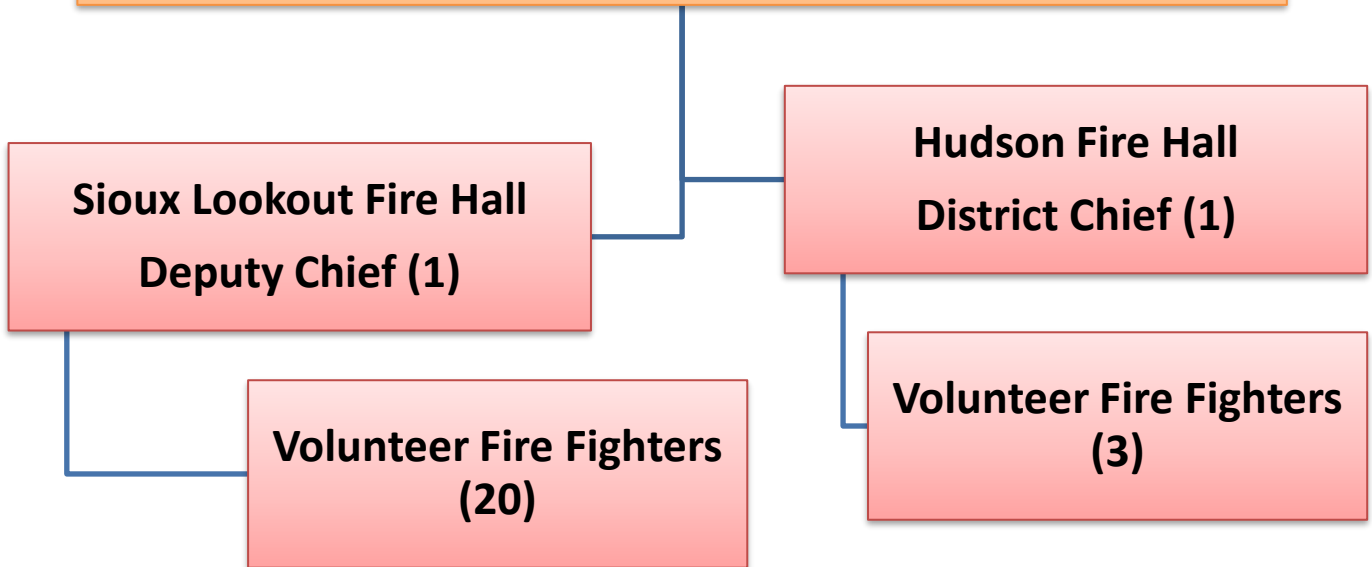

**Emergency Services & By-law
Enforcement Department
Fire Chief and Manager
(1)**

Organizational Chart
The Corporation of the
Municipality of Sioux Lookout

	Management, Department Head
	Management, Non-Department Head
	Non-Management, Non-Union
	Union
	Volunteer
	Seasonal, Project Staff