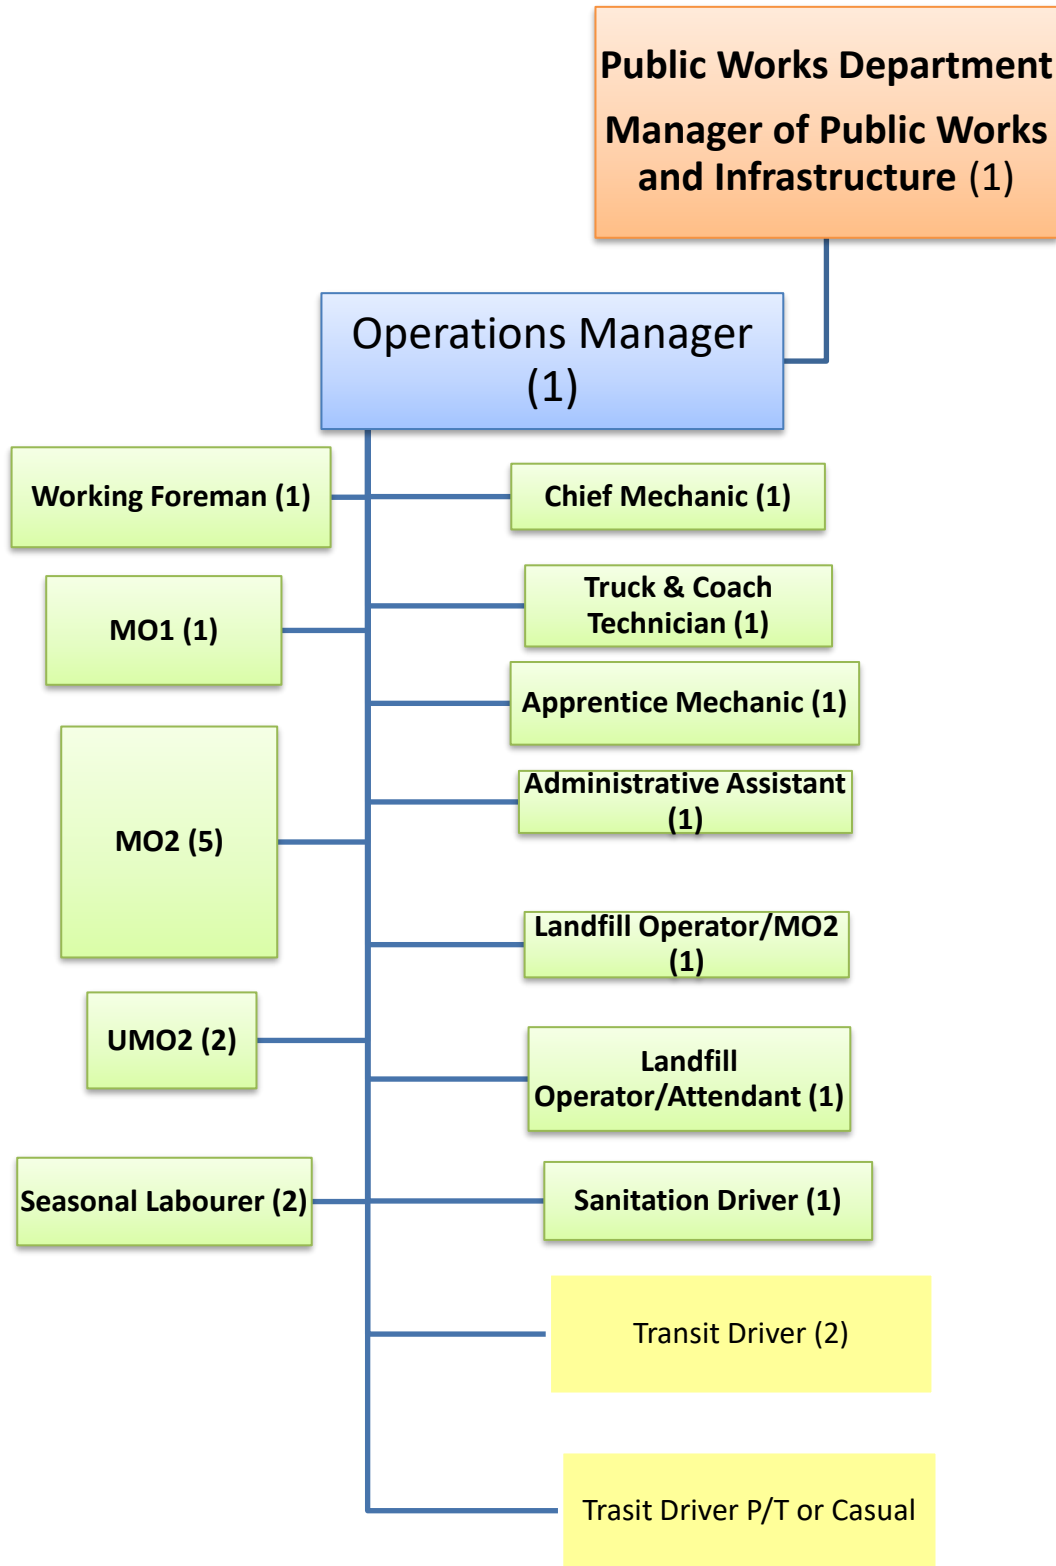

Organizational Chart
The Corporation of the
Municipality of Sioux Lookout

	Management, Department Head
	Management, Non-Department Head
	Non-Management, Non-Union
	Union
	Volunteer
	Seasonal, Project Staff