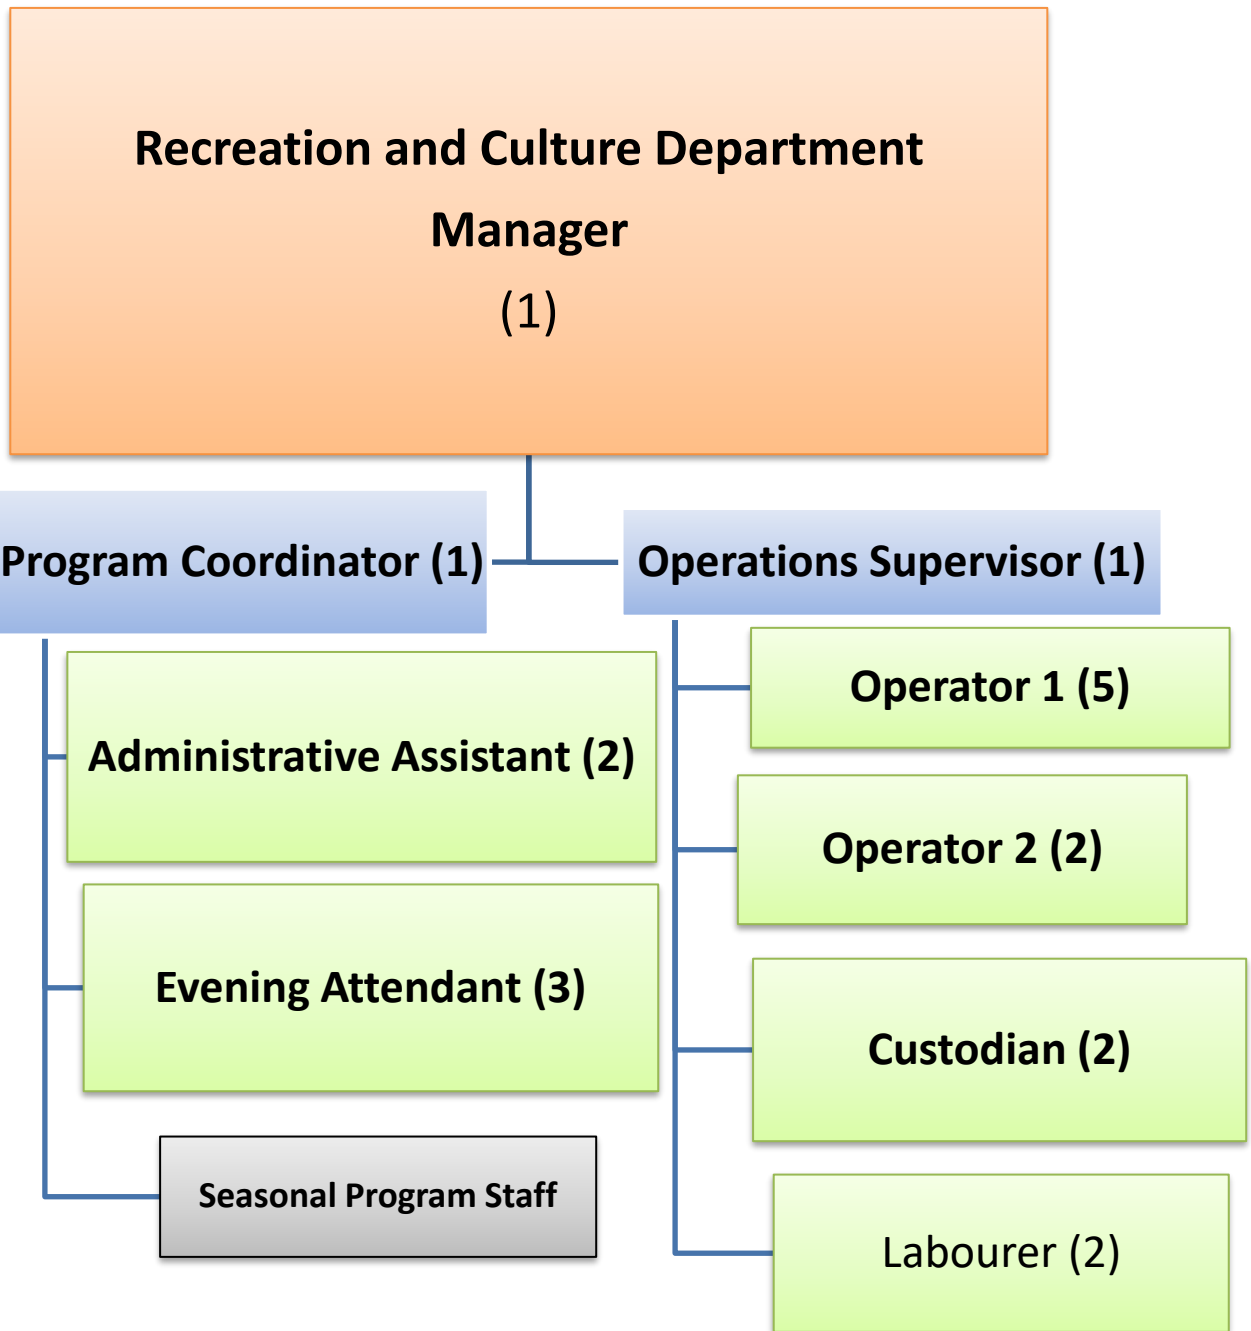

Organizational Chart
The Corporation of the
Municipality of Sioux Lookout

	Management, Department Head
	Management, Non-Department Head
	Non-Management, Non-Union
	Union
	Volunteer
	Seasonal, Project Staff

**Emergency Services & By-law
Enforcement Department
Fire Chief and Manager
(1)**

Organizational Chart
The Corporation of the
Municipality of Sioux Lookout

	Management, Department Head
	Management, Non-Department Head
	Non-Management, Non-Union
	Union
	Volunteer
	Seasonal, Project Staff