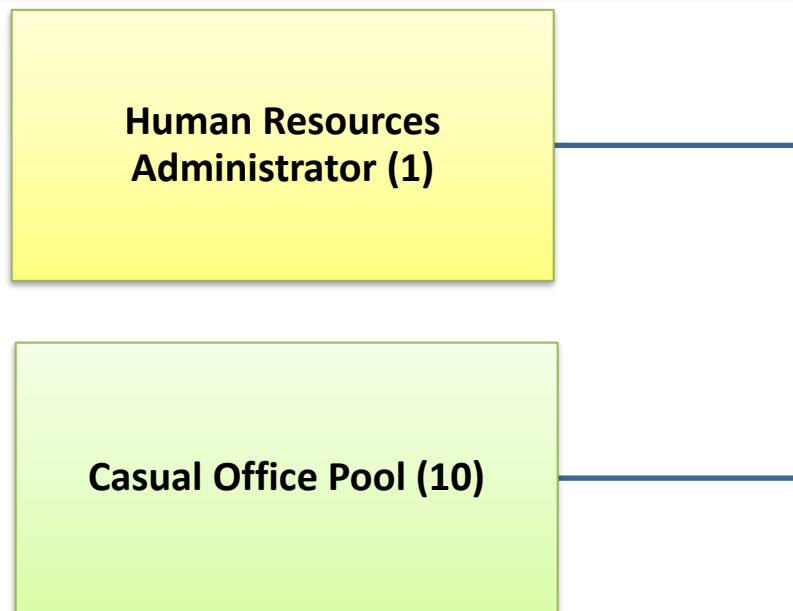

Human Resources Department Manager(1)

Organizational Chart
The Corporation of the
Municipality of Sioux Lookout

	Management, Department Head
	Management , Non-Department Head
	Non-Management, Non-Union
	Union
	Volunteer
	Seasonal, Project Staff